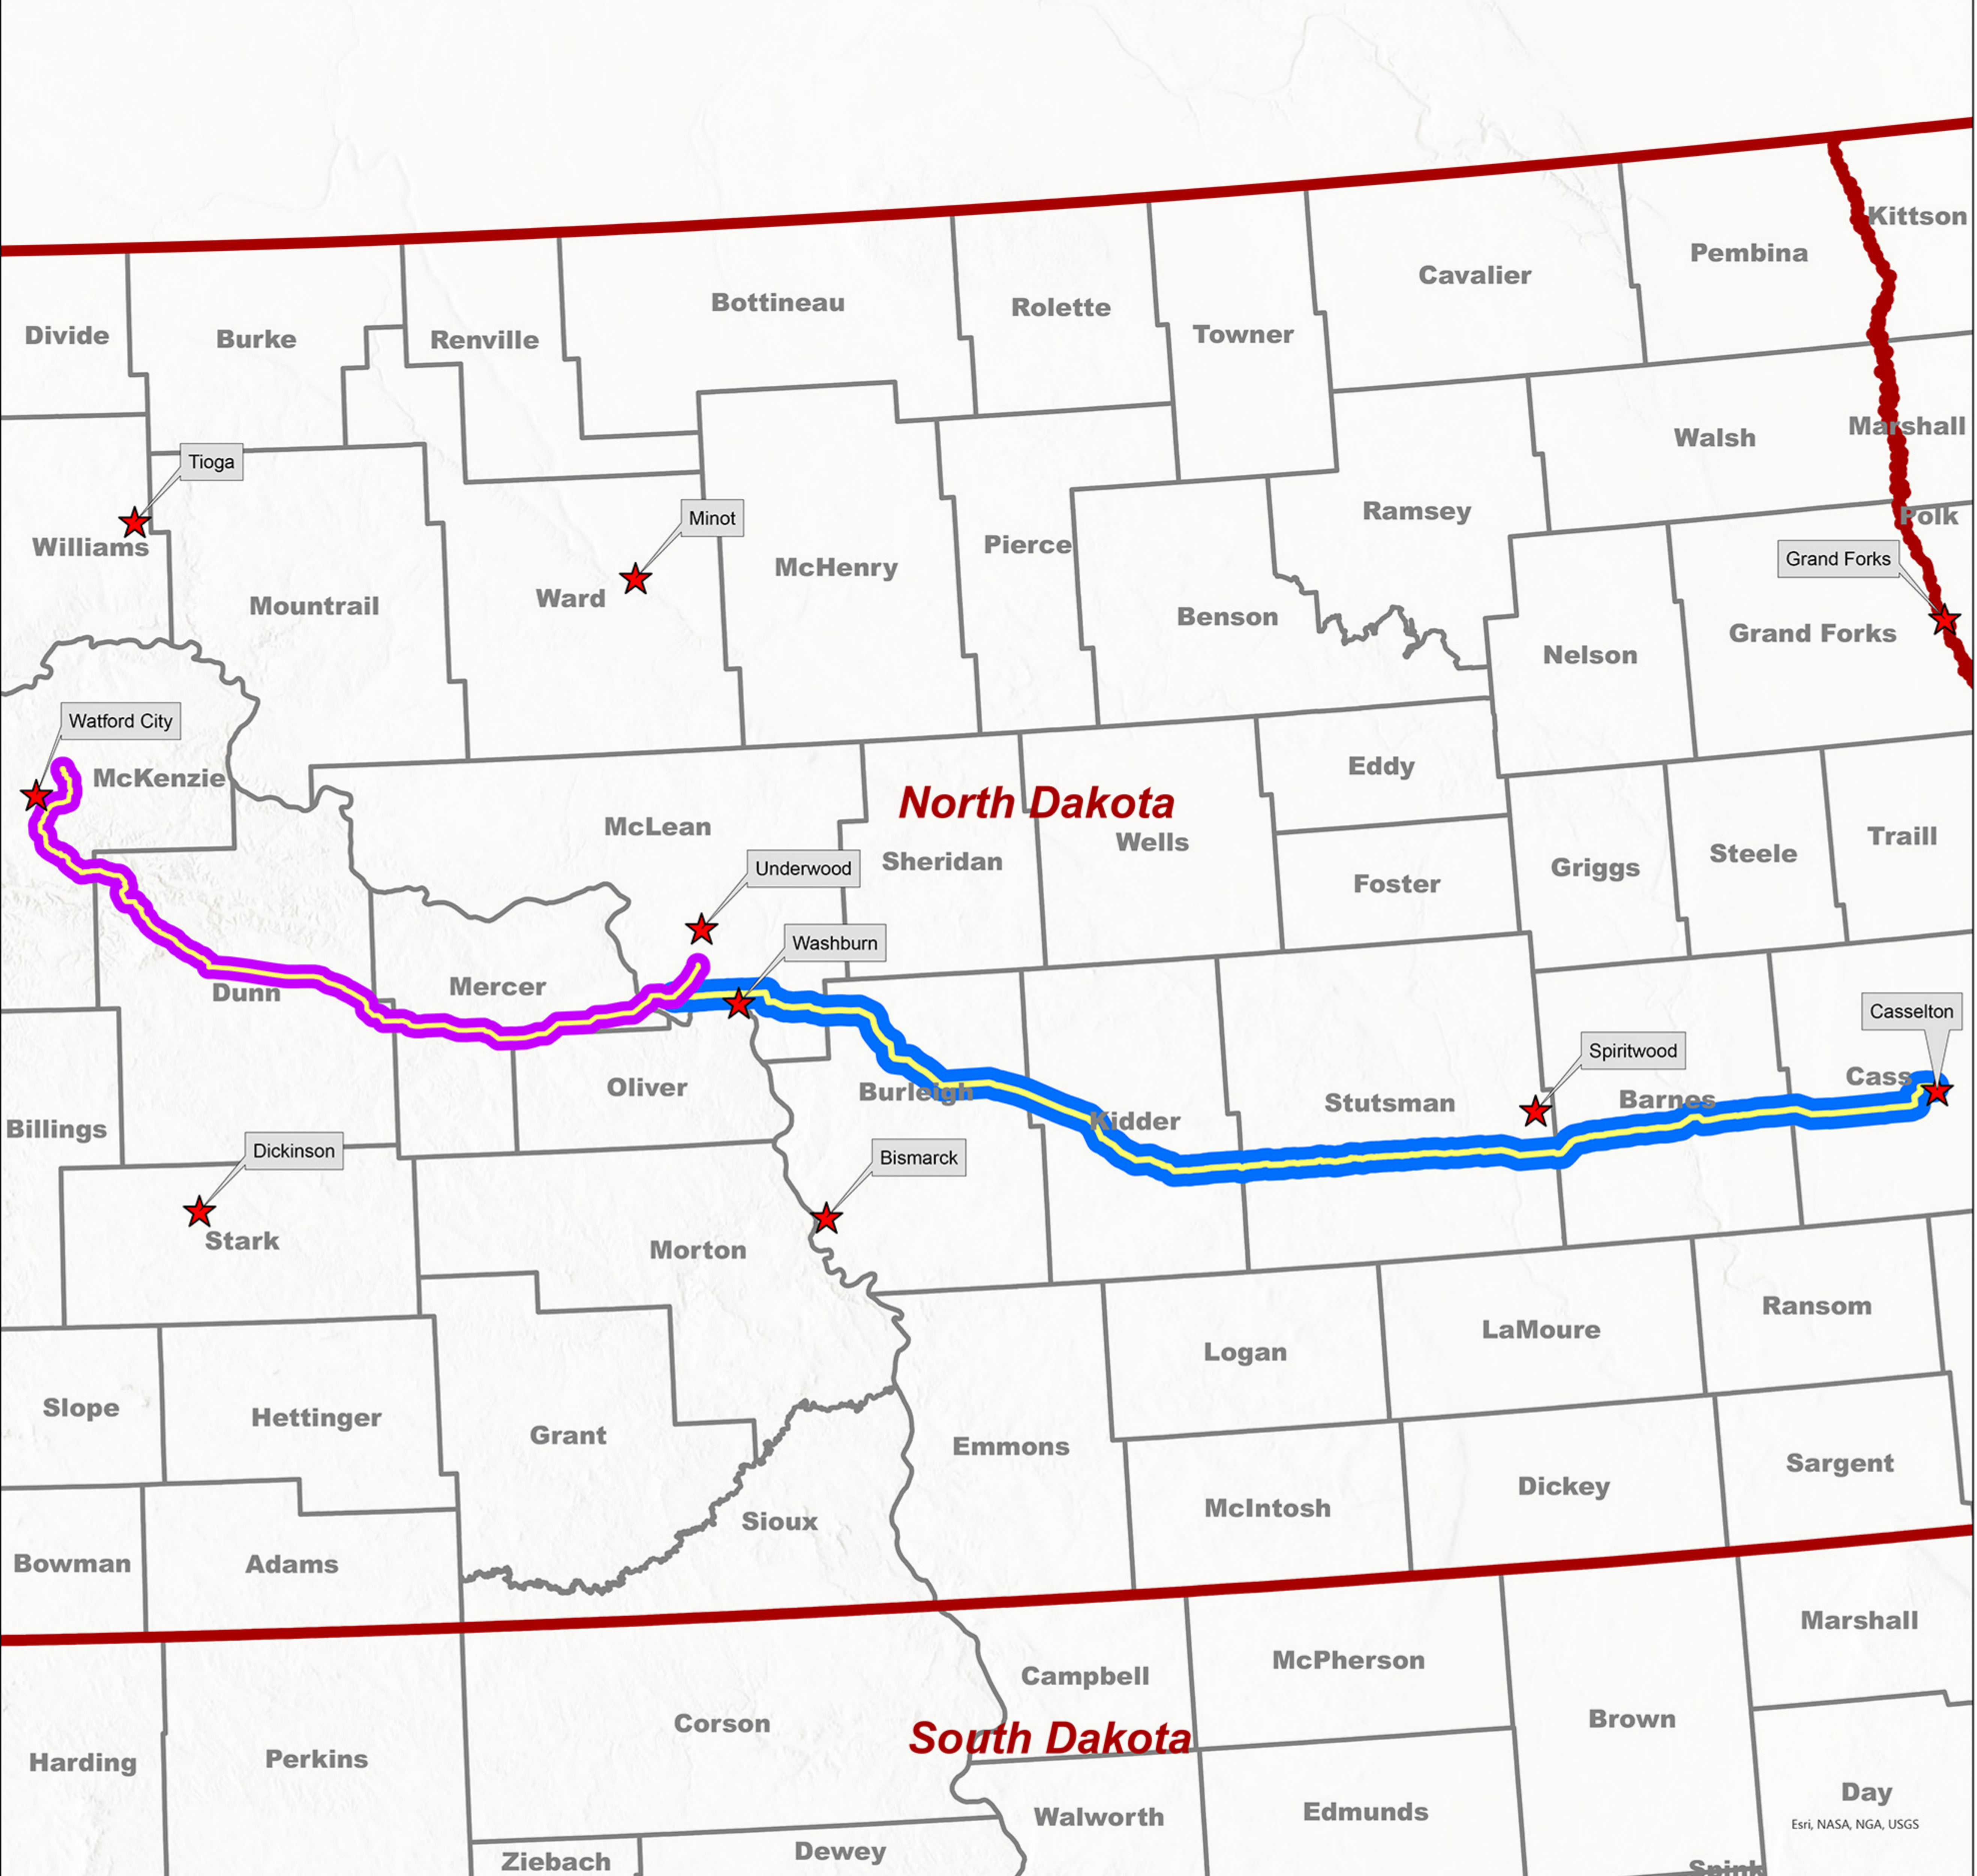

Intensity's Bakken Play Natural Gas Transmission Pipeline Project

Legend

-  CITIES
-  PROPOSED INTENSITY PIPELINE PHASE I
-  PROPOSED INTENSITY PIPELINE PHASE II

Esri, NASA, NGA, USGS